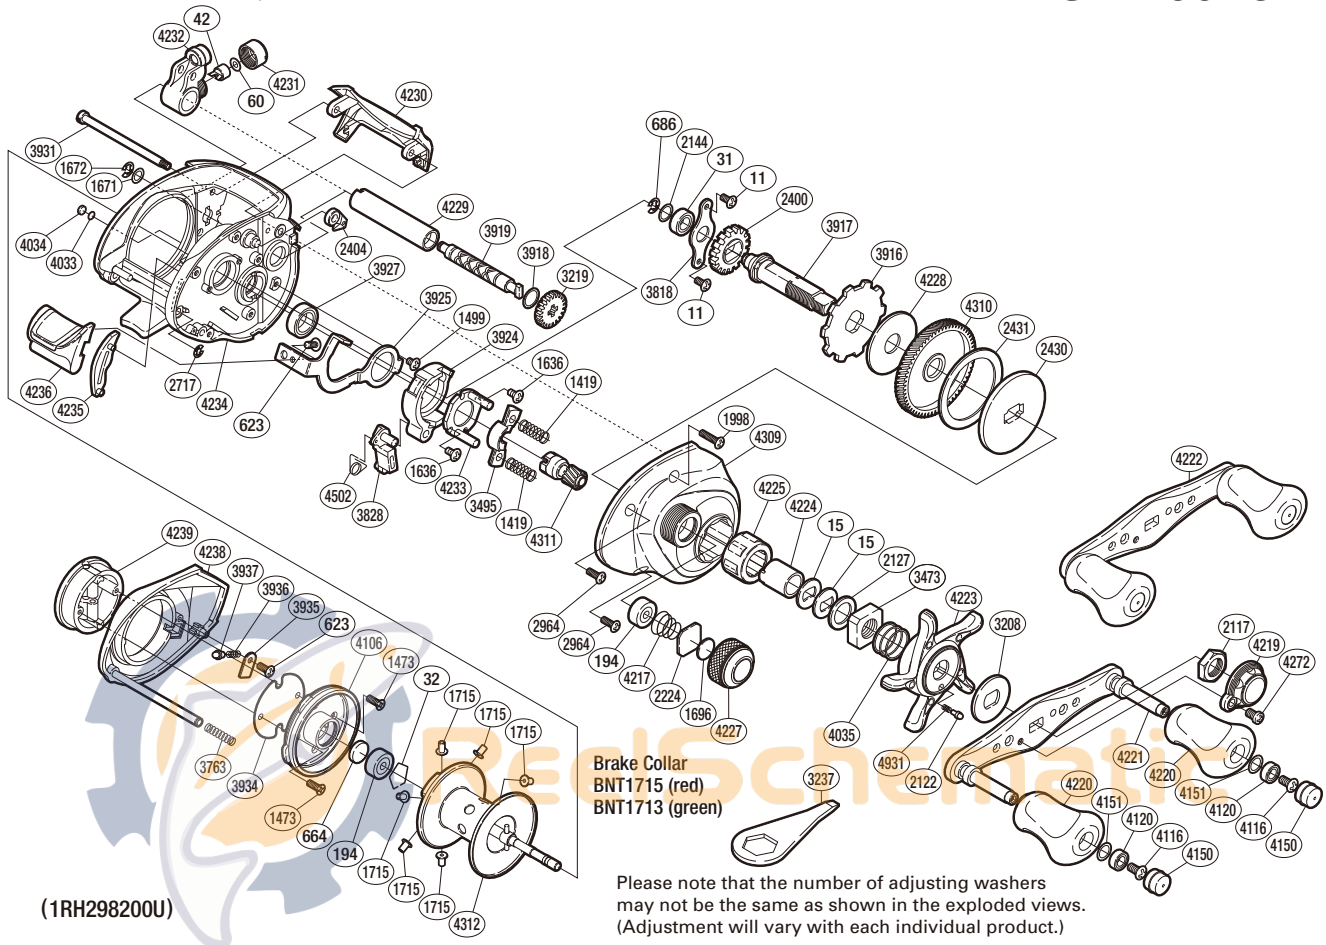

SHIMANO

CHRONARCH S A-RB

CH-200E6

(1RH298200U)

Please note that the number of adjusting washers may not be the same as shown in the exploded views. (Adjustment will vary with each individual product.)

Part No.	Description	Part No.	Description	Part No.	Description
BNT0011	Screw	BNT2964	Screw	BNT4219	Handle Retainer
BNT0015	Drag Spring Washer	BNT3208	Star Drag Click Plate	BNT4220	Handle Knob
BNT0031	Ball Bearing	BNT3219	Idle Gear	BNT4221	Handle Shank Assembly
BNT0032	Bearing Retainer	BNT3473	Star Drag Nut	BNT4222	Handle Assembly
BNT0042	Line Guide Pawl	BNT3495	Yoke	BNT4223	Star Drag
BNT0060	Spacer	BNT3763	Side Plate Spring	BNT4224	Roller Clutch Inner Tube
BNT0194	Ball Bearing	BNT3818	Drive Shaft Retainer	BNT4225	Roller Clutch Bearing
BNT0623	Screw	BNT3828	Clutch Pawl	BNT4227	Cast Control Cap
BNT0664	Spacer B	BNT3916	Anti-Reverse Ratchet	BNT4228	Drag Washer
BNT0686	E Lock	BNT3917	Drive Shaft	BNT4229	Level Wind Guard
BNT1419	Yoke Spring	BNT3918	Washer	BNT4230	Level Wind Protector
BNT1473	Screw	BNT3919	Worm Shaft	BNT4231	Pawl Cap
BNT1499	Screw	BNT3924	Clutch Cam	BNT4232	Line Guide
BNT1636	Screw	BNT3925	Clutch Plate	BNT4233	Clutch Cam Retainer
BNT1671	Washer	BNT3927	Ball Bearing	BNT4234	One-Piece Frame
BNT1696	Cast Control Spacer	BNT3931	Level Wind Guide	BNT4235	Clutch Bar Guide
BNT1715	Brake Collar (red)	BNT3934	Brake Case Spacer	BNT4236	Quick-Fire II Clutch Bar
BNT1998	Screw	BNT3935	Brake Spring Retainer	BNT4238	Left Side Plate
BNT2117	Handle Nut	BNT3936	Click Spring	BNT4239	Turnkey Dial
BNT2122	Click Pin	BNT3937	Click Pin	BNT4272	Screw
BNT2127	Star Drag Spacer	BNT4033	Washer	BNT4309	Right Side Plate
BNT2144	Washer	BNT4034	Anti-Thrust Washer	BNT4310	Drive Gear
BNT2224	Spool Tension Spacer	BNT4035	Star Drag Spring	BNT4311	Pinion Gear
BNT2400	Idle Gear	BNT4106	Brake Case	BNT4312	Spool Assembly
BNT2404	Anti-Reverse Pawl	BNT4116	Screw	BNT4502	Clutch Pawl Spring
BNT2430	Key Washer	BNT4120	Ball Bearing	BNT4931	Click Spring
BNT2431	Drag Washer	BNT4150	Handle Knob Seal		
BNT2717	E Lock	BNT4151	Washer	BNT1713	Brake Collar (green) (accessory)
		BNT4217	Spool Tension Spring	BNT3237	Wrench (accessory)